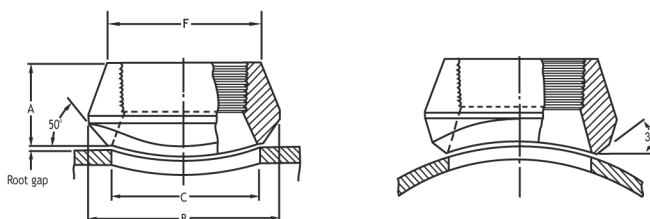

## Socketweld Outlet 3000# 6000#

MSS SP 97

Outlet Size	A		B		C	
	3000#	6000#	3000#	6000#	3000#	6000#
1/2	25.4	31.8	34.9	44.5	23.8	19.1
3/4	27.0	36.5	44.5	50.8	30.2	25.4
1	33.3	39.7	54.0	61.9	36.5	33.3
1 1/4	33.3	41.3	65.1	69.9	44.5	38.1
1 1/2	34.9	42.9	73.0	82.6	50.8	49.2
2	38.1	58.7	88.9	103.2	65.1	58.7
2 1/2	46.0	-	103.2	-	76.2	-
3	50.8	-	122.2	-	93.7	-
4	57.2	-	152.4	-	120.7	-

All Dimensions are in millimeters (mm)

## Threaded Outlet

3000# 6000#

MSS SP 97

Outlet Size	A		B		C	
	3000#	6000#	3000#	6000#	3000#	6000#
1/2	25.4	31.8	34.9	44.5	23.8	19.1
3/4	27.0	36.5	44.5	50.8	30.2	25.4
1	33.3	39.7	54.0	61.9	36.5	33.3
1 1/4	33.3	41.3	65.1	69.9	44.5	38.1
1 1/2	34.9	42.9	73.0	82.6	50.8	49.2
2	38.1	52.4	88.9	103.2	65.1	69.9
2 1/2	46.0	-	103.2	-	76.2	-
3	50.8	-	122.2	-	93.7	-
4	57.2	-	152.4	-	120.7	-