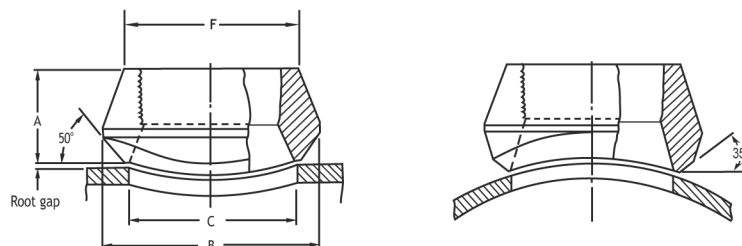

## Socketweld Outlet 3000# 6000#

MSS SP 97

Outlet Size	A		B		C	
	3000#	6000#	3000#	6000#	3000#	6000#
1/2	25.4	31.8	34.9	44.5	23.8	19.1
3/4	27.0	36.5	44.5	50.8	30.2	25.4
1	33.3	39.7	54.0	61.9	36.5	33.3
1 1/4	33.3	41.3	65.1	69.9	44.5	38.1
1 1/2	34.9	42.9	73.0	82.6	50.8	49.2
2	38.1	58.7	88.9	103.2	65.1	58.7
2 1/2	46.0	-	103.2	-	76.2	-
3	50.8	-	122.2	-	93.7	-
4	57.2	-	152.4	-	120.7	-

All Dimensions are in millimeters (mm)

## Threaded Outlet

3000# 6000#

MSS SP 97

Outlet Size	A		B		C	
	3000#	6000#	3000#	6000#	3000#	6000#
1/2	25.4	31.8	34.9	44.5	23.8	19.1
3/4	27.0	36.5	44.5	50.8	30.2	25.4
1	33.3	39.7	54.0	61.9	36.5	33.3
1 1/4	33.3	41.3	65.1	69.9	44.5	38.1
1 1/2	34.9	42.9	73.0	82.6	50.8	49.2
2	38.1	52.4	88.9	103.2	65.1	69.9
2 1/2	46.0	-	103.2	-	76.2	-
3	50.8	-	122.2	-	93.7	-
4	57.2	-	152.4	-	120.7	-